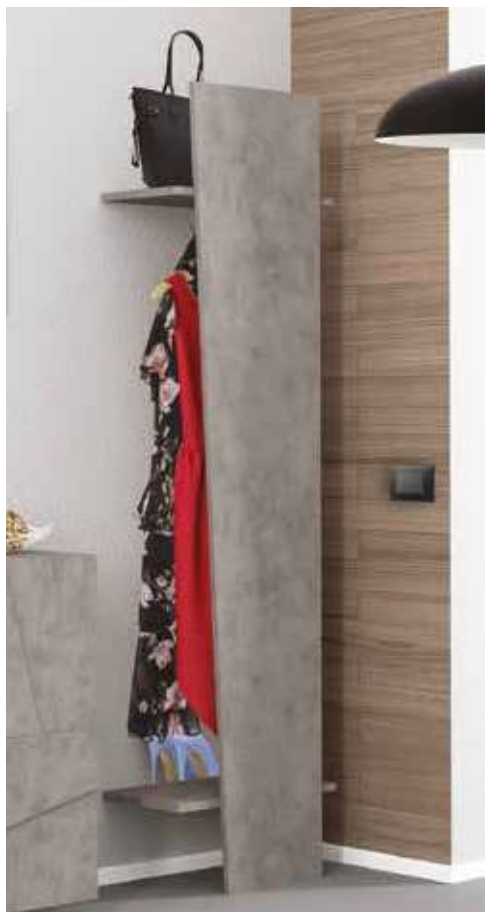

storing — ref. 30756644