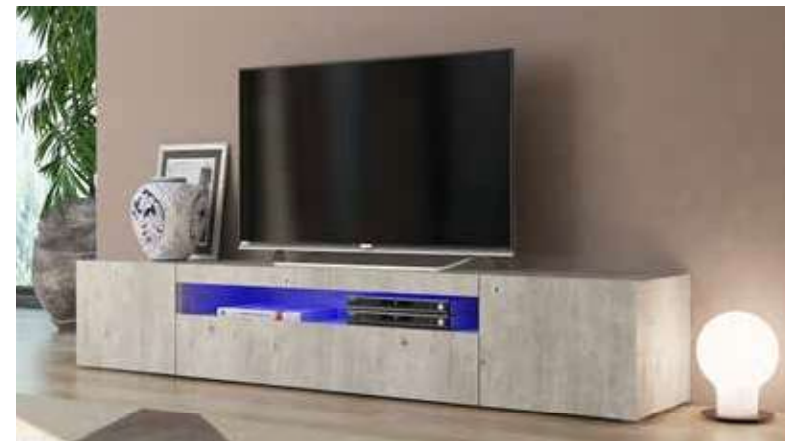

living

ref. 228169

living

ref. 271605

living

ref. 761011

DESCRIPTION	CODE	COLOUR / FINISH	DIMENSIONS L x W x H	OPTIONAL	DIMENSION BOX in CM	M3	KG
LOWBOARD	228169	ANTHRACITE	200 x 40 x 36,5	led lights	218,5 x 47 x 10	0,102	41
LOWBOARD	761011	WHITE GLOSSY	200 x 40 x 36,5	led lights	218,5 x 47 x 10	0,102	41
LOWBOARD	271605	CONCRETE	200 x 40 x 36,5	led lights	218,5 x 47 x 10	0,102	41