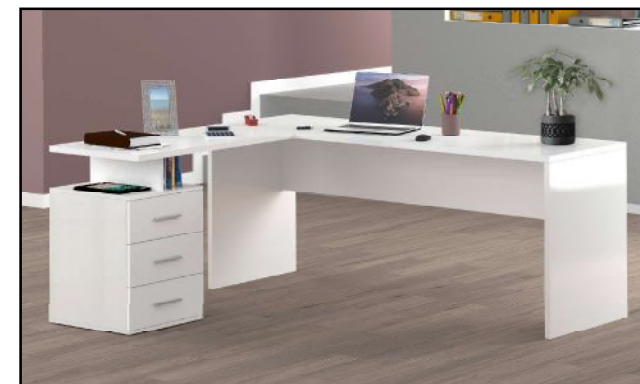

desking

ref. 233618

desking

ref. 276055

desking

ref. 83178137